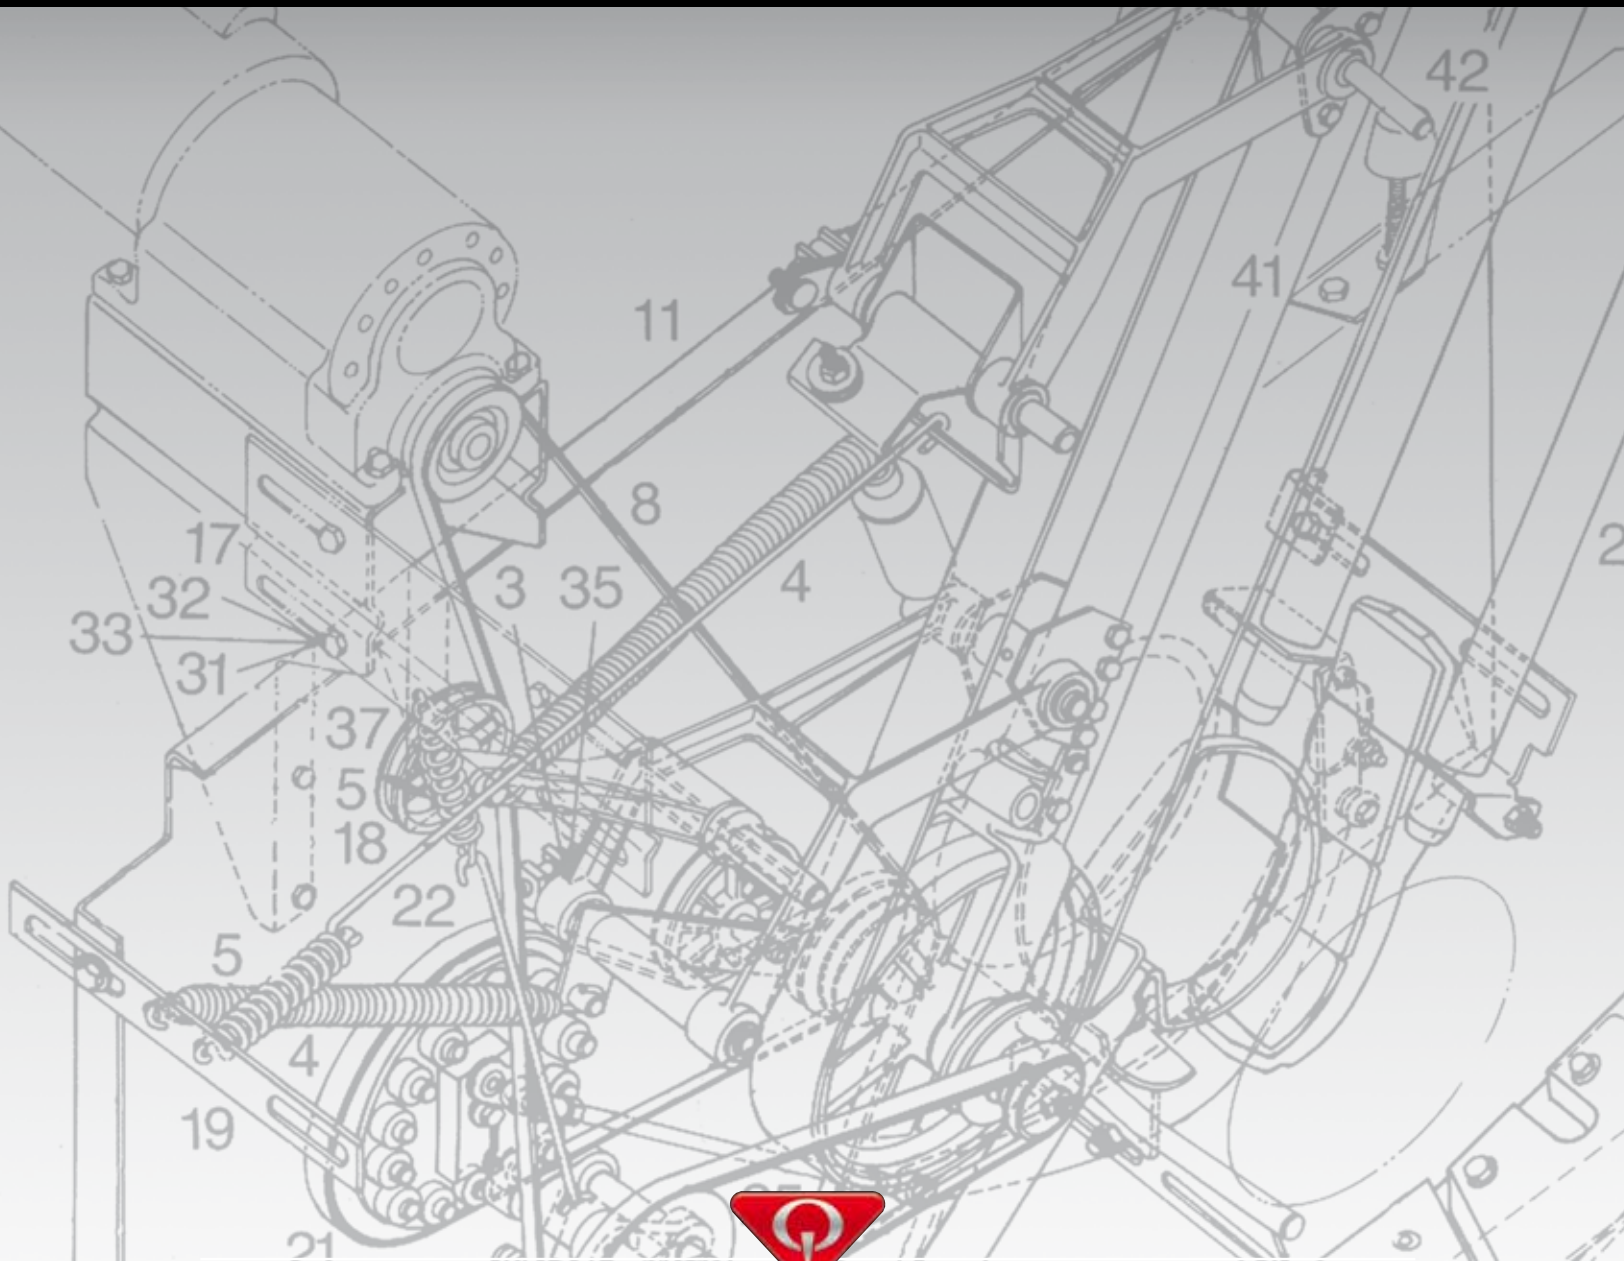

WHEN YOU BUY GENUINE AMF 82-70 PARTS, YOU CAN BE 100% CERTAIN ABOUT EVERYTHING.

Choosing Genuine AMF 82-70 replacement parts is choosing certainty over uncertainty.

- You can be certain we manufacture 82-70 parts to original OEM quality
  - Genuine AMF parts are always compatible and always durable.
- You can be certain we have every 82-70 part you might need
  - And that we'll have the part every time.
- You can be certain we'll fill your order – With a fill rate of 98%, we're the industry leader.
- With our 100% money back guarantee, you can be certain of satisfaction
  - We stand behind our parts – and you.

TABLE OF CONTENTS

FRONT END

Bin Assembly	6
Cable & Wire Assemblies	8
C-1 Cable Assembly	9
C-2A Harness Assembly	10
Cell Assembly Respot	12
Front End Drive Assembly	14
Front End Electrical Installation Lh	16
Front End Electrical Installation Rh	18
MP Chassis Assembly	20
Respot Cell Number 7 Assembly	22
Shuttle Assembly	24
Shuttle Operator & Solenoid Assembly	25
Solid State Chassis	26
Spot & Respot Link Assembly	28
Spot & Respot Tie Rod Installation	29
Counter Balance Spring Eye Repair Kit	30
Sweep & Table Cam Switch Assembly	31
Sweep Assembly	32
Sweep Bar Mounting Assembly	33
Switch Assembly Table Assembly	34
Table Assembly	36
Table Drive Assembly	38
Table Torque Tube Assembly	40
Table Torque Tube Assembly – Old	41
Table Wireway Assembly	42

BACK END

Backend Assembly Parts	46
Backend Control Box	47
Bounce Plate & Roller Assemblies	48
Carpet Belts	49
Cushion, Shock Absorber & Curtain Support Assemblies	50
Kickback Assembly Ball Door Side	52

Kickback Assembly Opposite Side	53
Motor Bracket Assembly	54
Pin Elevator Assembly	55
Rear Roller Repair Kit	56
Velcro Cushion Cover	57
Yoke And Spotting Cup Assembly	58
Wire Harness Sweep Cam Switch & Table Cam Switch	60

DISTRIBUTOR

Distributor Assembly	62
Distributor Belts	66
Distributor Drive Shaft Assembly & Clutch Assembly	67
Rough Top Belt Skiver	68

BALL RETURN

Adjustable Speed Rudder Drive Sheave	70
Adjustable Speed Sheave	71
Ball Lift Assembly	72
Ball Lift Pressure Kit	74
Belt Tensioner Assy – Old Version	75
Belt Tightener Assembly	76
Gripper Kit & Gripper Replacement Parts	77
Kicker Ball Lift	78
Kicker Rollers	80
Pbl Tensioner Assembly New Version	81
Light Ball Sensor Assembly	82
Positive Ball Lift	84
Ratchet Assembly	86
Spring Loaded Drive Link Assembly & Pbl Plus Conversion Kit	88

Obsolete Cross Reference List	89
Repair Exchange Program	109
Parts Index	113

CROSS REFERENCE LIST